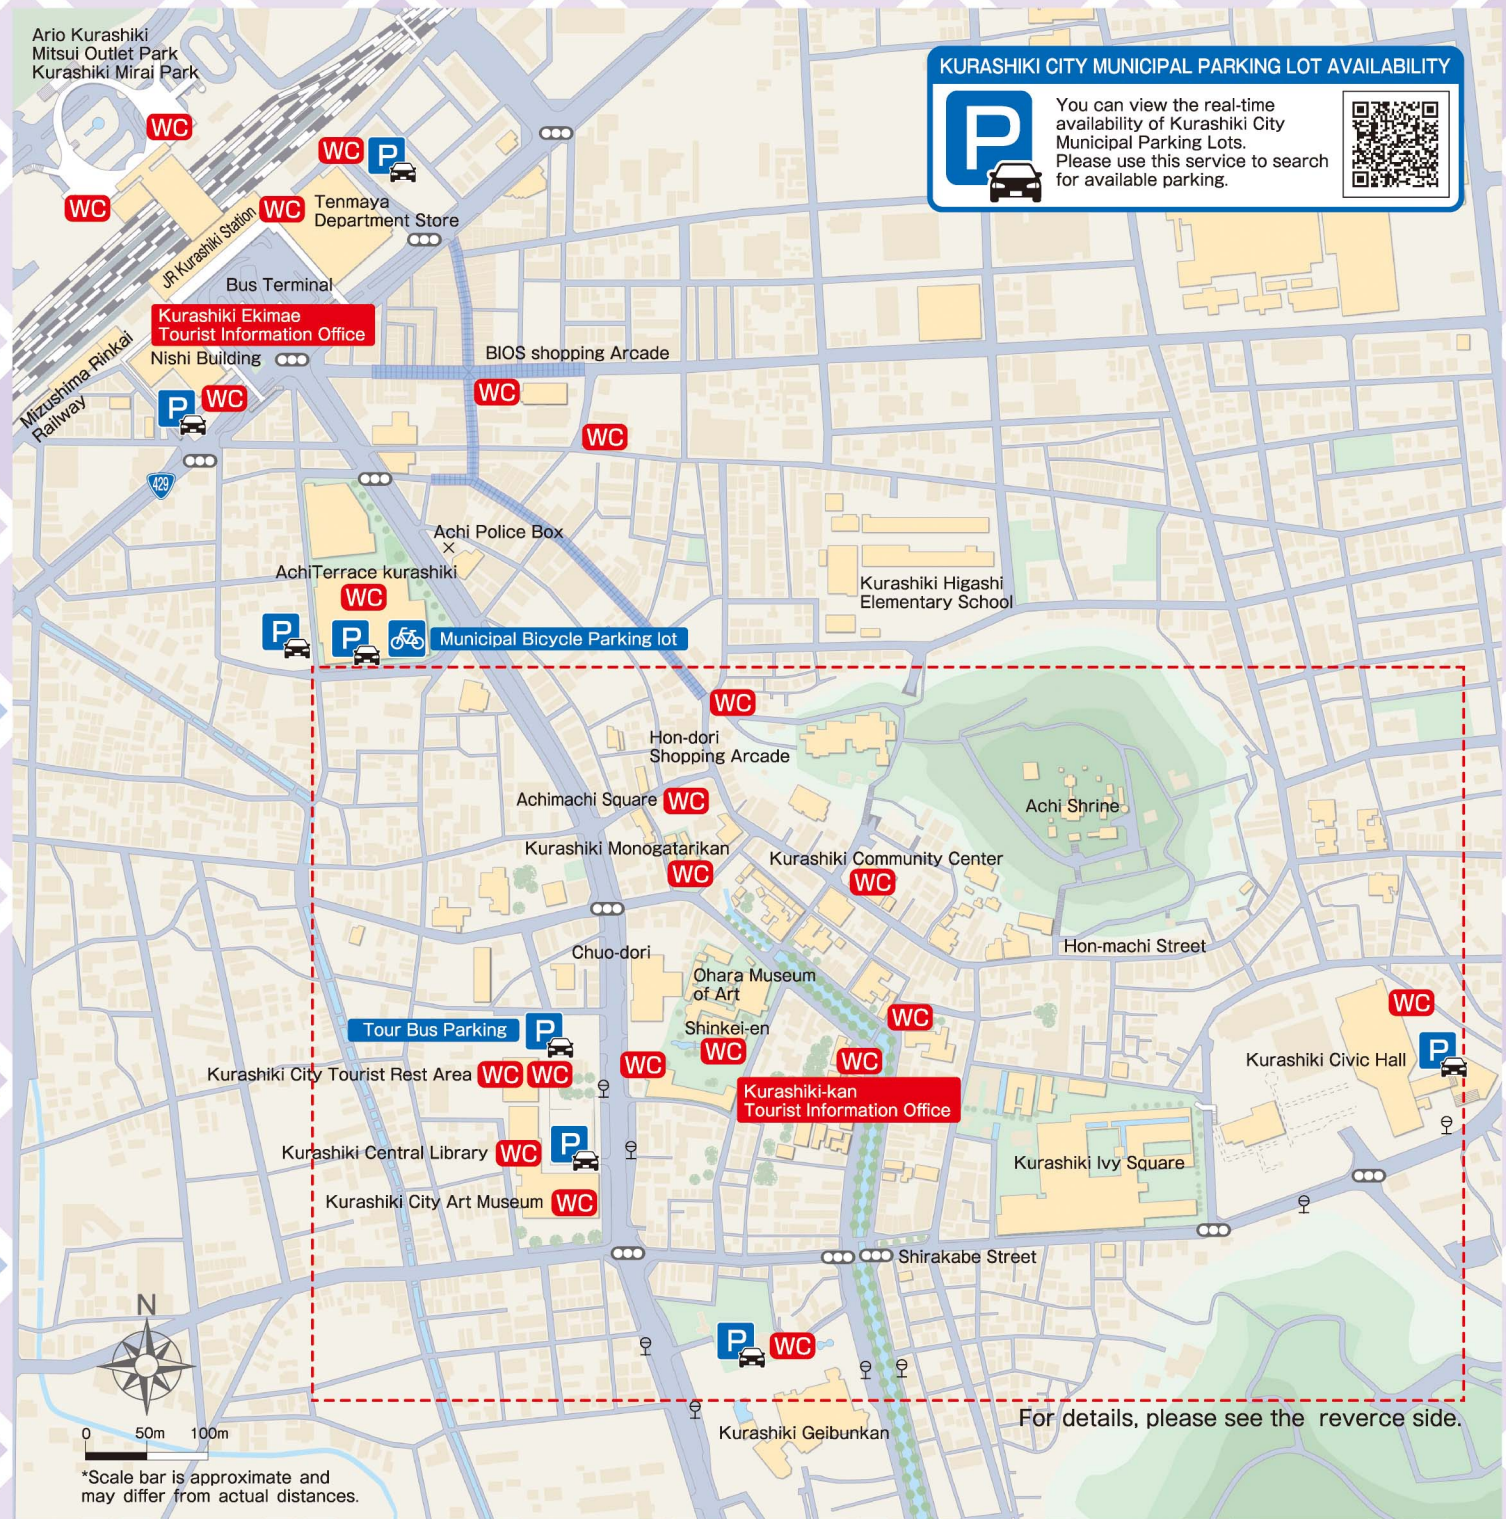

Kurashiki Bikan Historical Area

PUBLIC
TOILET MAP

Please see the reverse side for public toilet details

There are public toilets around the Kurashiki Bikan Historical Area. Please enjoy comfortable sightseeing in Kurashiki!

1 External-Access Toilet Tsurugata 2 - chome

- 🕒 Open 24 / 7
- 🚫 Closed Days : None
- *Unisex toilet

2 Achimachi Square

- ♿️ 🚽 🍼 🚰
- 🕒 9:00 AM - 9:00 PM (April - November)
9:00 AM - 7:00 PM (December - March)
- 🚫 New Year Holidays

3 External-Access Toilet Kurashiki Monogatari-kan

- ♿️ 🚽 🍼 🚰
- 🕒 9:00 AM - 9:00 PM (April - November)
9:00 AM - 7:00 PM (December - March)
- 🚫 New Year Holidays
- *external-access toilets are available. (10:00 AM - 4:00 PM)

6 Kurashiki-kan

- ♿️ 🚽 🍼 🚰
- 🕒 9:00 AM - 6:00 PM
- 🚫 New Year Holidays

7 Shinkei-en

- ♿️ 🚽
- 🕒 9:00 AM - 5:00 PM
- 🚫 New Year Holidays
- *Unavailable during private events.

8 External-Access Toilet Chuo 1 - chome